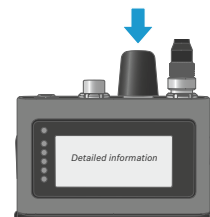

SEK (1G4)

Cap

Phones

Microphone / Instrument

ON/OFF

	SEK off	SEK on
short	on	off
long	pairing	

Display

The display will stay on when the device is switched off.

1x Backlight

2x Information screen

LEDs

Status LED

LEDs indicate Microphone/Instrument input level

Meaning of the Status LED

	- Device switched off
	- Device is starting
	- Searching for a new Base Station to pair
	- Pairing to new Base Station in progress
	- Connected to new Base Station, waiting for confirmation
	- Searching for previously paired Base Station
	- Connecting to previous paired Base Station
	- Device on
	- Connected to Base Station
	- Device in sleep mode
	- Firmware update in progress
	- Identify of SEK in progress