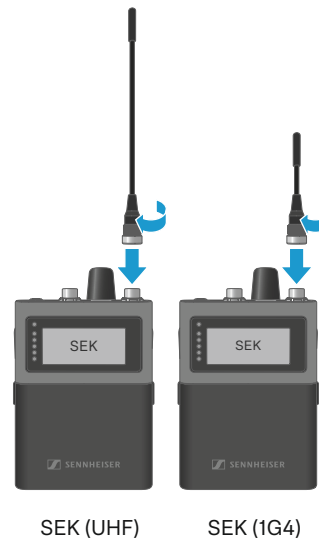

SEK (1G4)

Setup

Antenna

SEK (UHF)