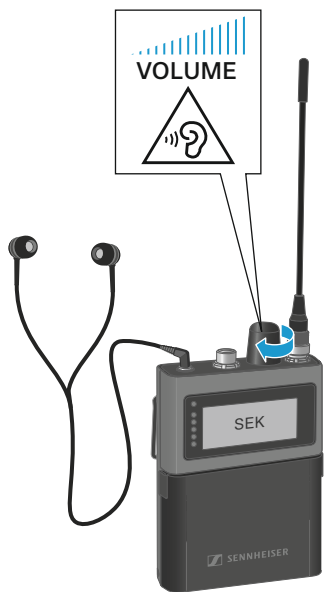

SEK (1G4)

Cap

Phones

Microphone / Instrument

ON/OFF

	SEK off	SEK on
short	on	off
long	pairing	

Display

The display will stay on when the device is switched off.

1x Backlight

2x Information screen

LEDs

Status LED

LEDs indicate Microphone/Instrument input level

Meaning of the Status LED

	- Device switched off
	- Device is starting
	- Searching for a new Base Station to pair
	- Pairing to new Base Station in progress
	- Connected to new Base Station, waiting for confirmation
	- Searching for previously paired Base Station
	- Connecting to previous paired Base Station
	- Device on
	- Connected to Base Station
	- Device in sleep mode
	- Firmware update in progress
	- Identify of SEK in progress

Volume

Pairing

- SEK off: Press until LED flashes blue

- Switch Base Station into pairing mode (via LinkDesk or Spectera WebUI)

- Confirmation

E-label

SEK is connected to Base Station

- Press for backlight
- Press again for information screen
- Press long for E-label screen
- Press again to display subsequent E-labels
- Press long for information screen