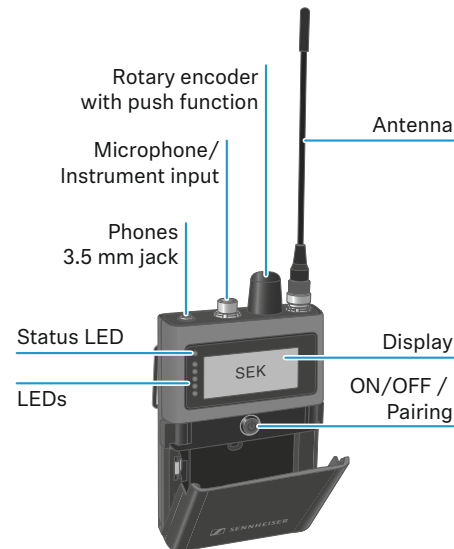

SPECTERA

SEK (UHF)
SEK (1G4)

Quick Guide	Kort vejledning
Kurzanleitung	Pikaohje
Guide de démarrage rapide	Σύντομες οδηγίες
Guida rapida	Kısa Kılavuz
Instrucciones resumidas	Краткая инструкция
Instruções resumidas	快速指南
Beknopte gebruiksaanwijzing	快速使用指南
Krótką instrukcja obsługi	クイックガイド
Snabbguide	요약 안내서

SENNHEISER

In the box

Battery and charging

* optional accessory

Overview

www.sennheiser.com/download

Sennheiser electronic SE & Co. KG

Am Labor 1, 30900 Wedemark, Germany
www.sennheiser.com

Printed in Germany, Publ. 05/25, 597275/A03

Setup

Antenna

Cap

Phones

Microphone / Instrument