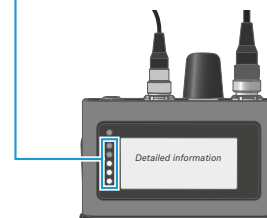

1x Backlight

2x Information screen

LEDs

Status LED

LEDs indicate Microphone/Instrument input level

Meaning of the Status LED

	- Device switched off
	- Device is starting
	- Searching for a new Base Station to pair
	- Pairing to new Base Station in progress
	- Connected to new Base Station, waiting for confirmation
	- Searching for previously paired Base Station
	- Connecting to previous paired Base Station
	- Device on
	- Connected to Base Station
	- Device in sleep mode
	- Firmware update in progress
	- Identify of SEK in progress

Volume

Pairing

- SEK off: Press until LED flashes blue

- Switch Base Station into pairing mode (via LinkDesk or Spectera WebUI)

- Confirmation

E-label

SEK is connected to Base Station

- Press for backlight
- Press again for information screen
- Press long for E-label screen
- Press again to display subsequent E-labels
- Press long for information screen