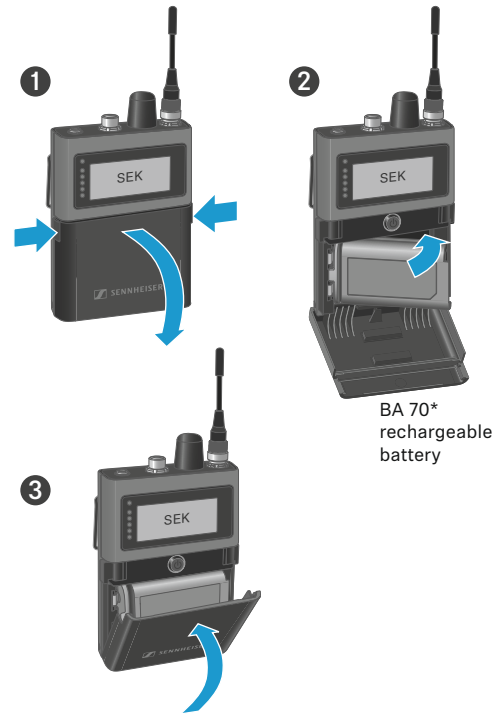

SENNHEISER

In the box

SEK (UHF)

SEK (1G4)

Battery and charging

BA 70*
rechargeable
battery

CHG 70N-C*

* optional accessory

SEK (1G4)

Cap

Phones

Microphone / Instrument

ON/OFF

	SEK off	SEK on
short	on	off
long	pairing	

Display

The display will stay on when the device is switched off.

1x Backlight

2x Information screen

LEDs

Status LED

LEDs indicate Microphone/Instrument input level

Meaning of the Status LED

	- Device switched off
	- Device is starting
	- Searching for a new Base Station to pair
	- Pairing to new Base Station in progress
	- Connected to new Base Station, waiting for confirmation
	- Searching for previously paired Base Station
	- Connecting to previous paired Base Station
	- Device on
	- Connected to Base Station
	- Device in sleep mode
	- Firmware update in progress
	- Identify of SEK in progress

Volume

Pairing

- SEK off: Press until LED flashes blue

- Switch Base Station into pairing mode (via LinkDesk or Spectera WebUI)

- Confirmation

E-label

SEK is connected to Base Station

- Press for backlight
- Press again for information screen
- Press long for E-label screen
- Press again to display subsequent E-labels
- Press long for information screen