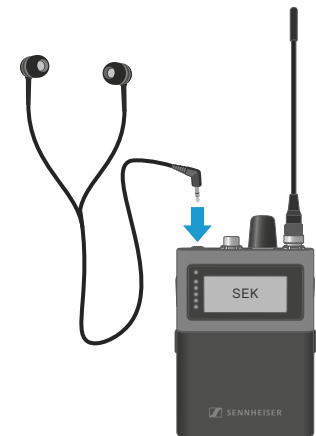

SENNHEISER

In the box

SEK (UHF)

SEK (1G4)

Battery and charging

BA 70*
rechargeable
battery

CHG 70N-C*

* optional accessory

SEK (1G4)

Cap

Phones

Microphone / Instrument

ON/OFF

	SEK off	SEK on
short	on	off
long	pairing	

Display

The display will stay on when the device is switched off.

1x Backlight

2x Information screen

LEDs

Status LED

LEDs indicate Microphone/Instrument input level

Meaning of the Status LED

	- Device switched off
	- Device is starting
	- Searching for a new Base Station to pair
	- Pairing to new Base Station in progress
	- Connected to new Base Station, waiting for confirmation
	- Searching for previously paired Base Station
	- Connecting to previous paired Base Station
	- Device on
	- Connected to Base Station
	- Device in sleep mode
	- Firmware update in progress
	- Identify of SEK in progress