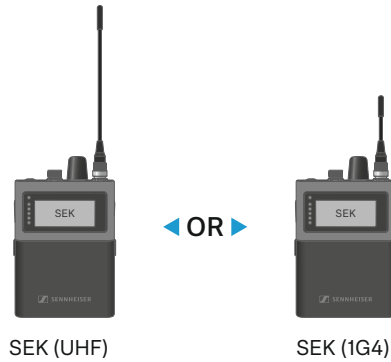

SPECTERA

SEK (UHF)
SEK (1G4)

Quick Guide	Kort vejledning
Kurzanleitung	Pikaohje
Guide de démarrage rapide	Σύντομες οδηγίες
Guida rapida	Kısa Kılavuz
Instrucciones resumidas	Краткая инструкция
Instruções resumidas	快速指南
Beknopte gebruiksaanwijzing	快速使用指南
Krótką instrukcja obsługi	クイックガイド
Snabbguide	요약 안내서

SENNHEISER

In the box

SEK (UHF)

SEK (1G4)

Battery and charging

BA 70*
rechargeable
battery

CHG 70N-C*

* optional accessory

SEK (1G4)

Cap

Phones

Microphone / Instrument

ON/OFF

	SEK off	SEK on
short	on	off
long	pairing	

Display

The display will stay on when the device is switched off.

1x Backlight

2x Information screen

LEDs

Status LED

LEDs indicate Microphone/Instrument input level

Meaning of the Status LED

	- Device switched off
	- Device is starting
	- Searching for a new Base Station to pair
	- Pairing to new Base Station in progress
	- Connected to new Base Station, waiting for confirmation
	- Searching for previously paired Base Station
	- Connecting to previous paired Base Station
	- Device on
	- Connected to Base Station
	- Device in sleep mode
	- Firmware update in progress
	- Identify of SEK in progress