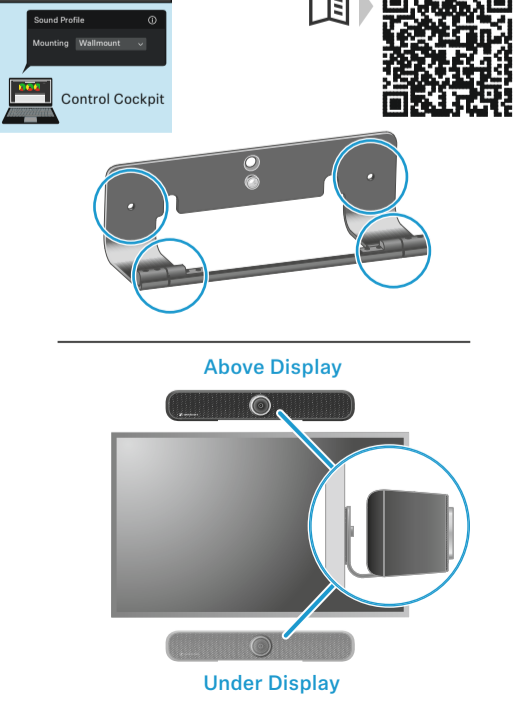

RC TC Bar

Product Overview | TC Bar S

Wallmount

Table Top

VESA Mount

Free Standing