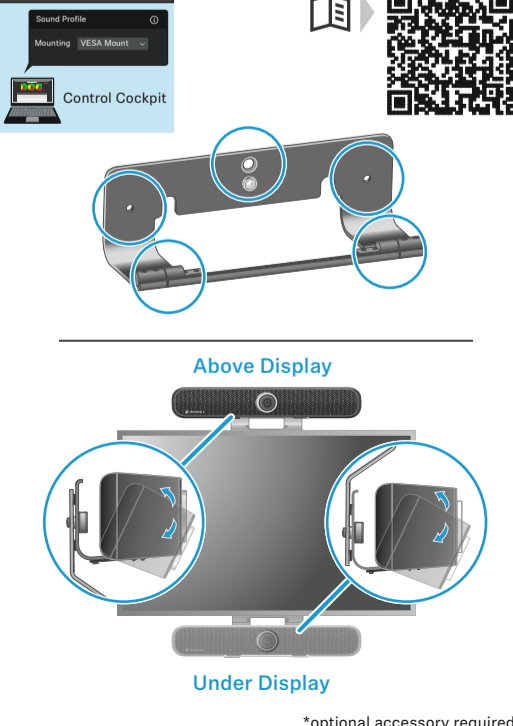

RC TC Bar

Product Overview | TC Bar S

Wallmount

Table Top

VESA Mount

Free Standing