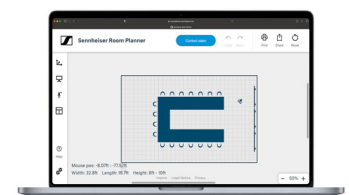

Additional Resources

<https://RoomPlanner.Sennheiser.com>

TeamConnect Bar M

Available as EU, US, UK, AUS/NZS, CN and KOR variant

[(view product page)](#)

TeamConnect Bar M EU
Article no. 700110

TeamConnect Bar M AUS/NZS
Article no. 700113

TeamConnect Bar M US
Article no. 700111

TeamConnect Bar M CN
Article no. 700114

TeamConnect Bar M UK
Article no. 700112

TeamConnect Bar M KOR
Article no. 700115