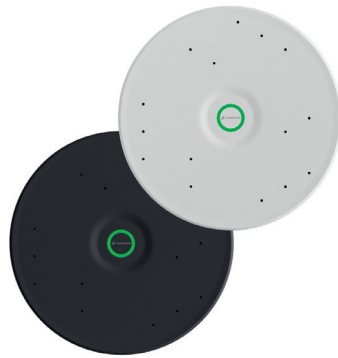

Sennheiser TCC M & Xilica - Room Kit

Partnership benefits

Dante network audio provides a seamless connection between the microphone and the Xilica audio DSP processor.

Interoperability testing with Sennheiser and Xilica ensures smooth installation and operational confidence.

Xilica offers a control plugin module that has been thoroughly tested.

HTTPS with TLS ensures secure communication between the Sennheiser TCC M and the Xilica QR1 processor, meeting the highest IT requirements.

System Components

QTY	Manufacturer	Model	Description
1	Sennheiser	TCC M	The TCC M is available in white or black. See "Additional Resources" for more information and planning.
1	Xilica	Sennheiser TCC M Driver	Version 1.0.0 or higher
1	Xilica	Solaro QR1-UC	PoE-powered digital signal processor
2	Xilica	Sonia C5	Category-cable based in-ceiling speakers
1	Xilica	Sonia Amp PoE++	PoE++ amplifier with integrated network switch
1	OFE	USB PTZ	Voice-based camera tracking via Xilica technology with any common Pan-Tilt-Zoom (PTZ) camera *See Xilica PTZ Drivers for supported cameras

*OFE = Owner Furnished Equipment