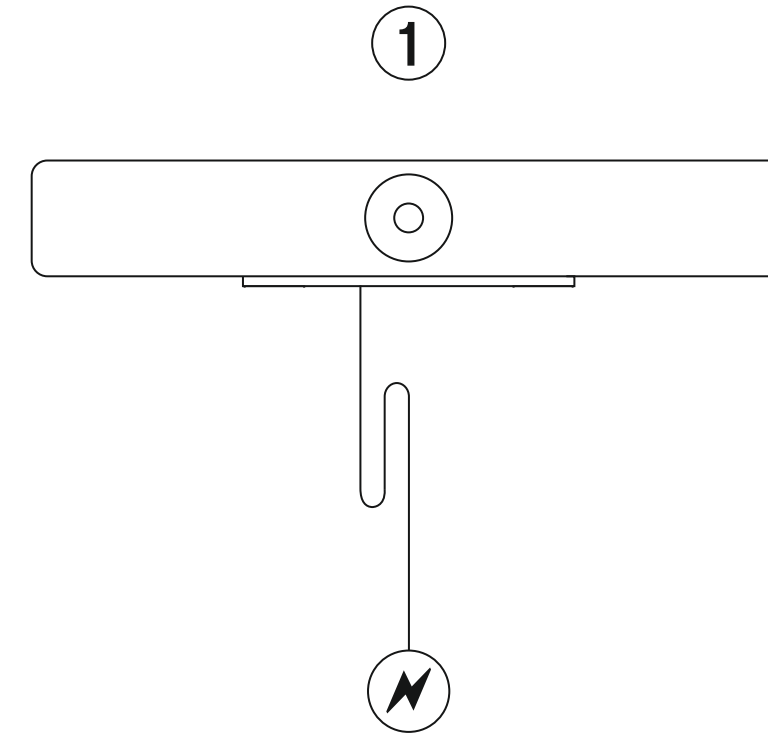

Quick Start Guide

Connect to Power Adapter

Download & Install Control Software
<https://www.sennheiser.com/control-cockpit-software>

Get started directly via USB & configure via Ethernet