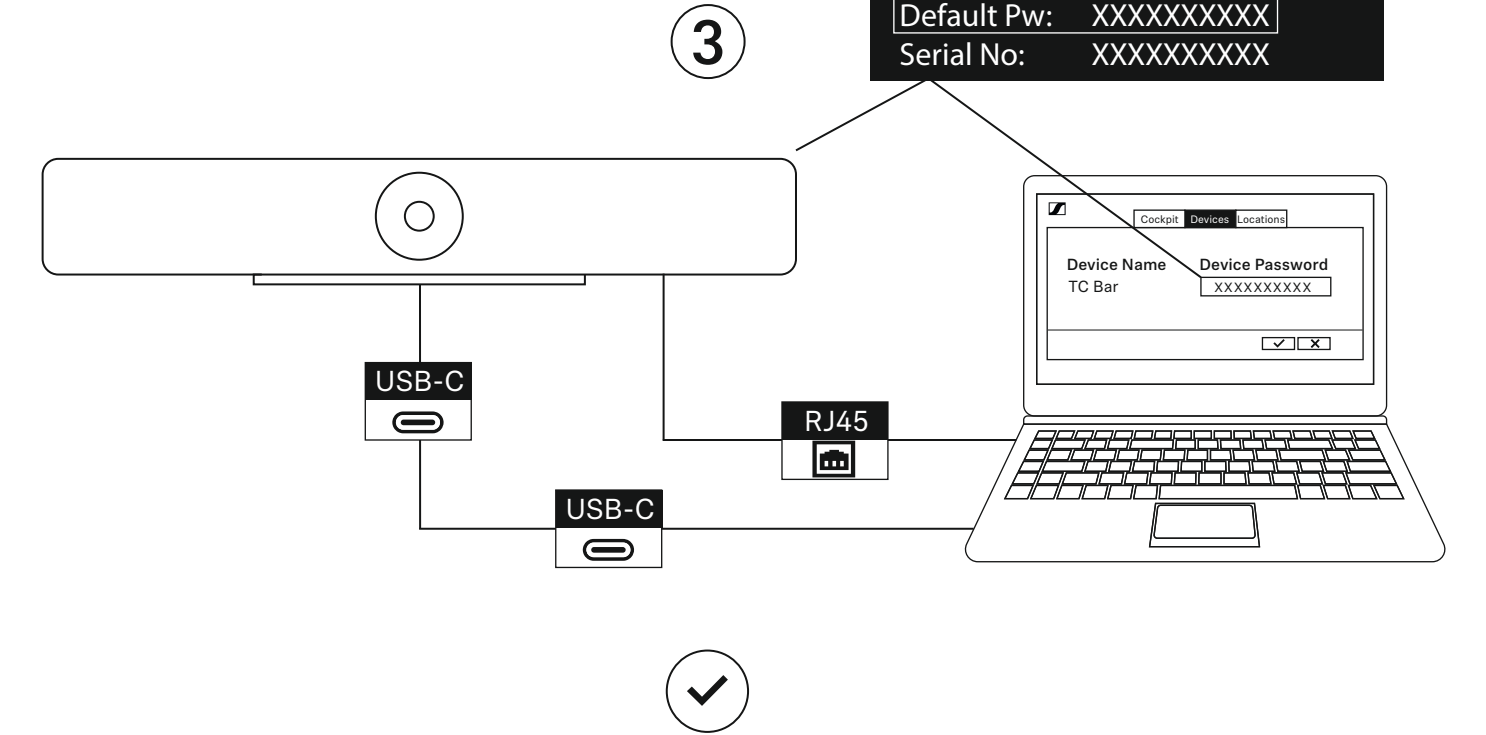

Quick Start Guide

Connect to Power Adapter

Download & Install Control Software
<https://www.sennheiser.com/control-cockpit-software>

Get started directly via USB & configure via Ethernet