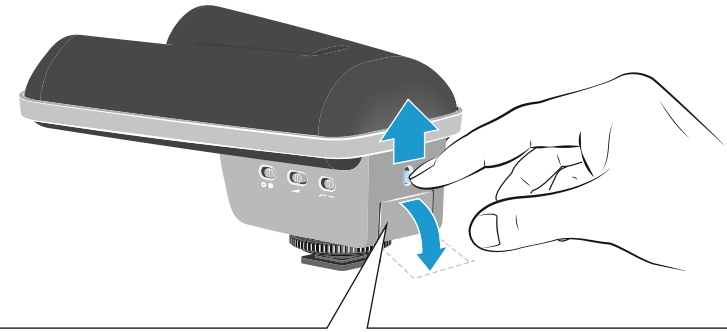

MKE 440

Quick Guide
Kurzanleitung
Guide de démarrage rapide
Guida rapida
Instrucciones resumidas
Instruções resumidas
Beknopte gebruiksaanwijzing
Krótka instrukcja obsługi
Snabbguide

Kort vejledning
Pikaohje
Γρήγορος οδηγός
Kısa Kılavuz
Краткая инструкция
快速指南
快速使用指南
クイックガイド
퀵 가이드

In the box

AAA

Battery

Setup

www.sennheiser.com/download

Sennheiser electronic SE & Co. KG

Am Labor 1, 30900 Wedemark, Germany
www.sennheiser.com

Printed in Germany, Publ. 06/24, 566626/A05