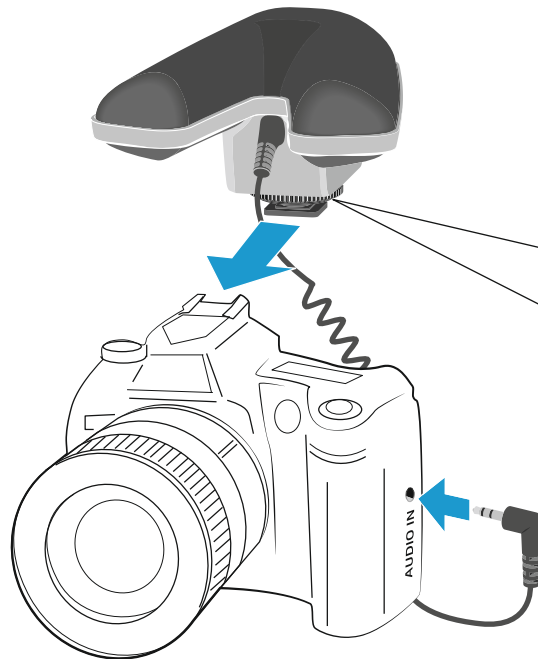

Setup

www.sennheiser.com/download

Sennheiser electronic SE & Co. KG

Am Labor 1, 30900 Wedemark, Germany
www.sennheiser.com

Printed in Germany, Publ. 06/24, 566626/A05