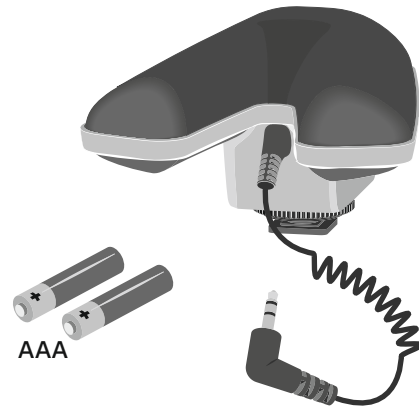

MKE 440

Quick Guide
Kurzanleitung
Guide de démarrage rapide
Guida rapida
Instrucciones resumidas
Instruções resumidas
Beknopte gebruiksaanwijzing
Krótka instrukcja obsługi
Snabbguide

Kort vejledning
Pikaohje
Γρήγορος οδηγός
Kısa Kılavuz
Краткая инструкция
快速指南
快速使用指南
クイックガイド
퀵 가이드

In the box

AAA