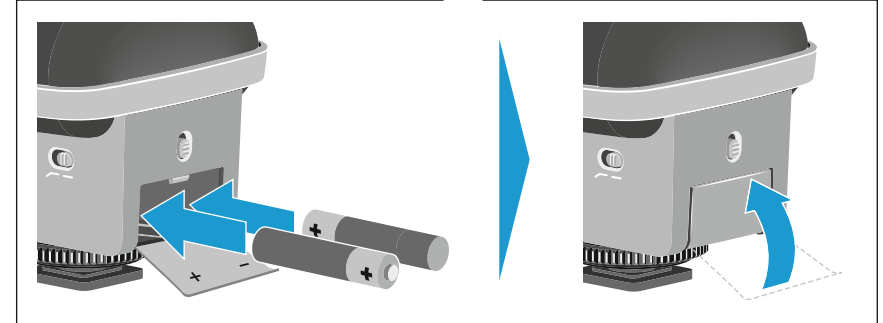

MKE 440

Quick Guide
Kurzanleitung
Guide de démarrage rapide
Guida rapida
Instrucciones resumidas
Instruções resumidas
Beknopte gebruiksaanwijzing
Krótka instrukcja obsługi
Snabbguide

Kort vejledning
Pikaohje
Γρήγορος οδηγός
Kısa Kılavuz
Краткая инструкция
快速指南
快速使用指南
クイックガイド
퀵 가이드

In the box

AAA

Battery

Setup

www.sennheiser.com/download

Sennheiser electronic SE & Co. KG

Am Labor 1, 30900 Wedemark, Germany
www.sennheiser.com

Printed in Germany, Publ. 06/24, 566626/A05