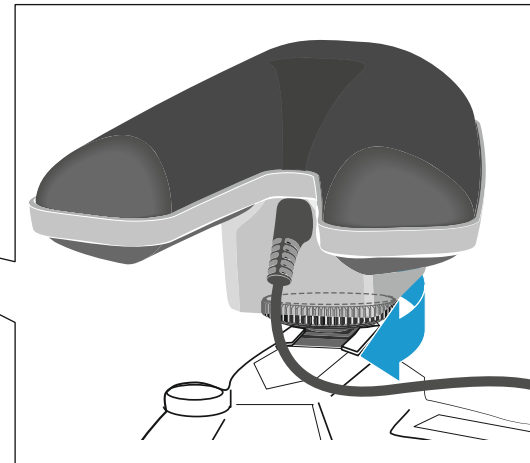

Setup

www.sennheiser.com/download

Sennheiser electronic SE & Co. KG

Am Labor 1, 30900 Wedemark, Germany
www.sennheiser.com

Printed in Germany, Publ. 06/24, 566626/A05