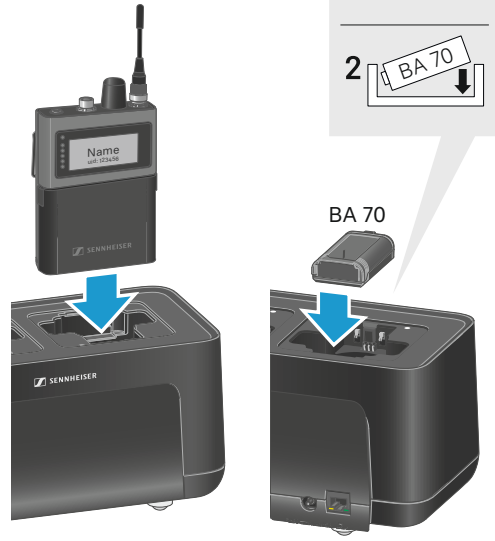

Publ. 04/25, 597263/A03

Overview

CHG 70N-C

Front

Back

Accessory

NT 12-35 CS

Power over Ethernet (PoE)

Power supply

Power saving mode

Network setup

Charging

EW-DX SKM + BA 70
EW-DX SKM-S + BA 70

SPECTERA SEK + BA 70

LEDs

LEDs	⚡
●	100 %
⊗	> 60 %
⊙	> 20 %
⊗	> 0 %
●	Error

Remote control

Sennheiser Control Cockpit

www.sennheiser.com/control-cockpit-software

Multiple devices

max. 5x CHG 70N-C