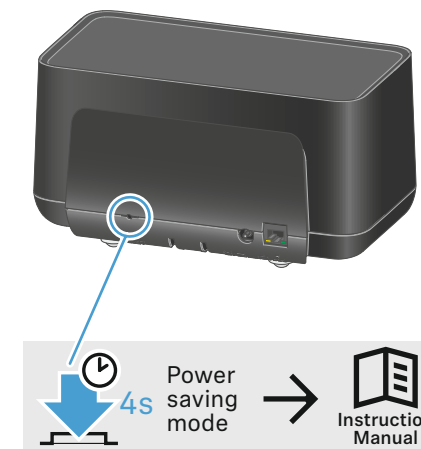

Publ. 04/25, 597263/A03

Overview

CHG 70N-C

Front

Back

Accessory

NT 12-35 CS

Power over Ethernet (PoE)

Power supply

Power saving mode

Network setup

Charging

EW-DX SKM + BA 70
EW-DX SKM-S + BA 70

SPECTERA SEK + BA 70

LEDs

LEDs	⚡
●	100 %
⊗	> 60 %
⊙	> 20 %
⊗	> 0 %
●	Error