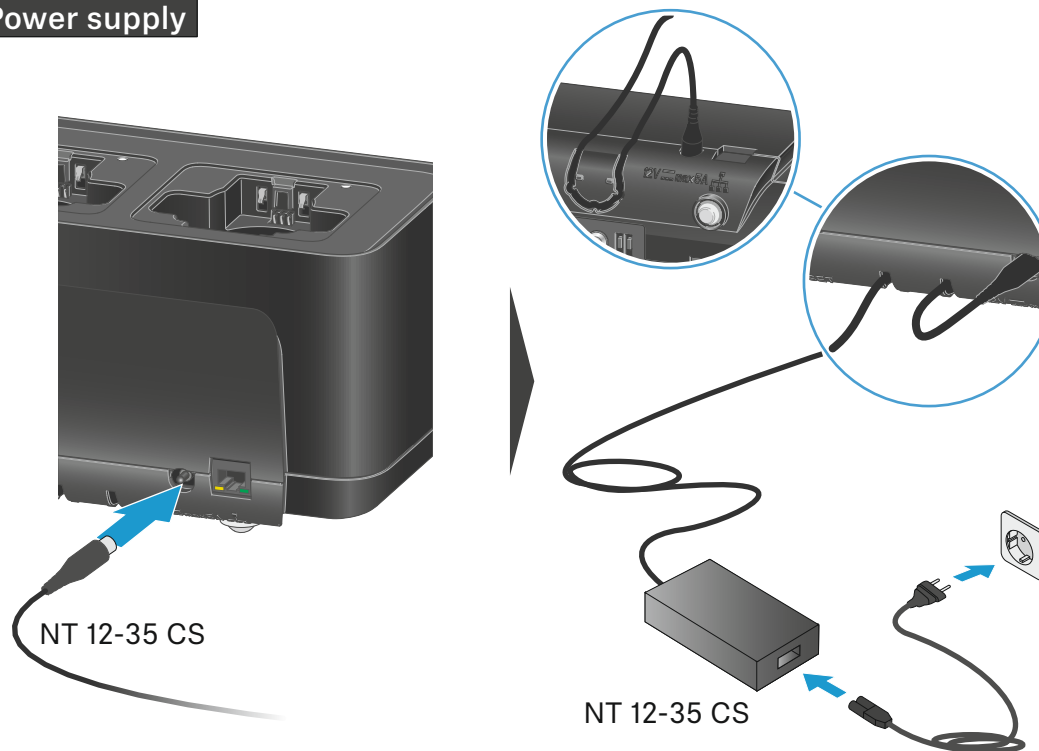

Publ. 04/25, 597263/A03

Overview

CHG 70N-C

Front

Back

Accessory

NT 12-35 CS

Power over Ethernet (PoE)

Power supply

Power saving mode

Network setup

Charging

EW-DX SKM + BA 70
EW-DX SKM-S + BA 70

SPECTERA SEK + BA 70

LEDs

LEDs	⚡
●	100 %
⊗	> 60 %
⊙	> 20 %
⊗	> 0 %
●	Error