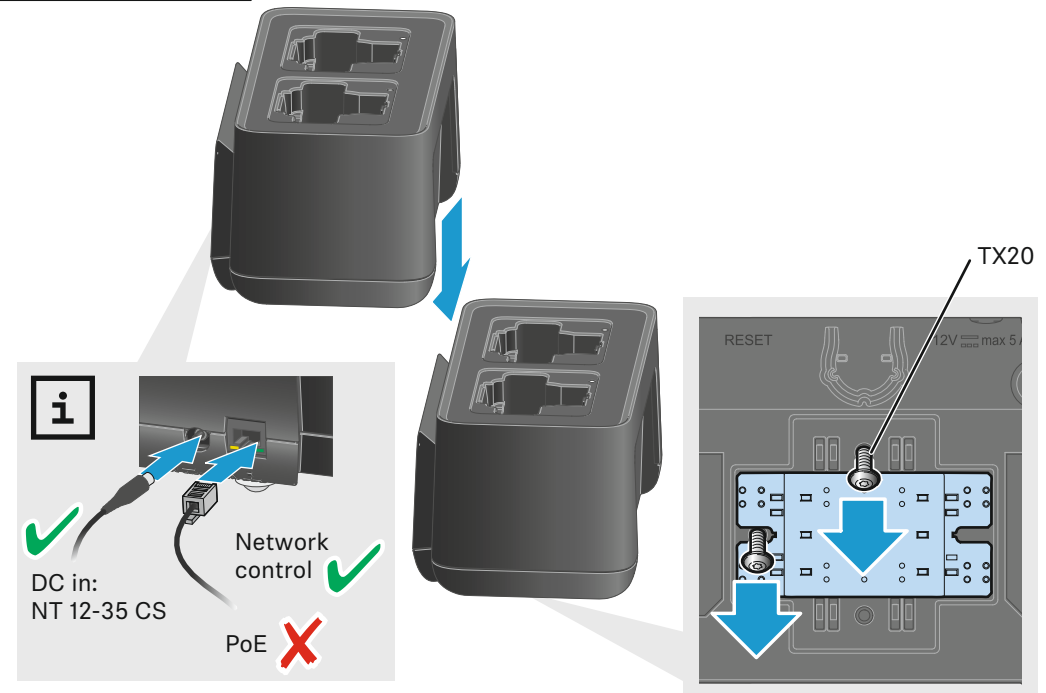

Publ. 04/25, 597263/A03

Overview

CHG 70N-C

Front

Back

Accessory

NT 12-35 CS

Power over Ethernet (PoE)

Power supply

Power saving mode

Network setup

Charging

EW-DX SKM + BA 70
EW-DX SKM-S + BA 70

SPECTERA SEK + BA 70

LEDs

LEDs	⚡
●	100 %
⊗	> 60 %
⊙	> 20 %
⊗	> 0 %
●	Error

Remote control

Sennheiser Control Cockpit

www.sennheiser.com/control-cockpit-software

Multiple devices

max. 5x CHG 70N-C