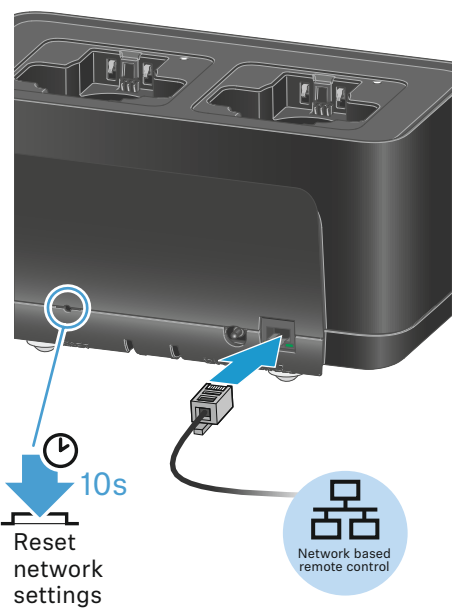

Network setup