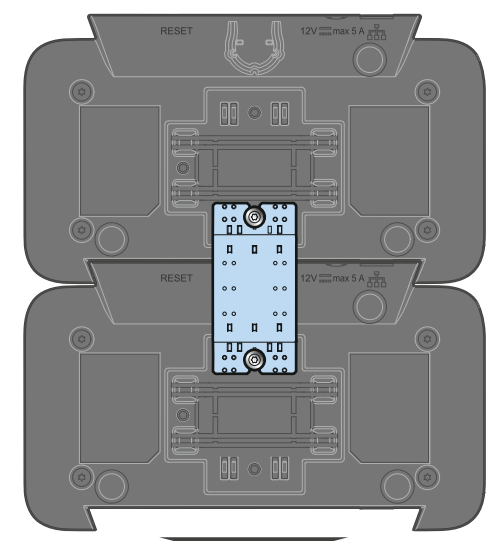

Multiple devices