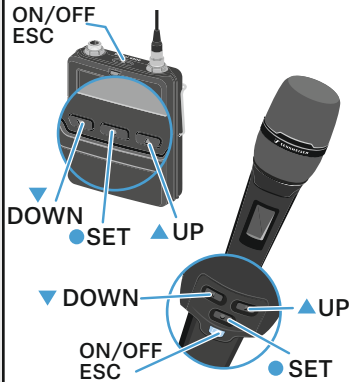

Operating elements

Home screens

Menu

- Tune
- Preset
- Name
- Gain
- Low Cut
- Display
- Lock
- Test tone
- LED Mode
- MIC/LINE (SK only)
- Reset
- Information

Change frequency

Auto lock

Digital 6000 System Instruction Manual