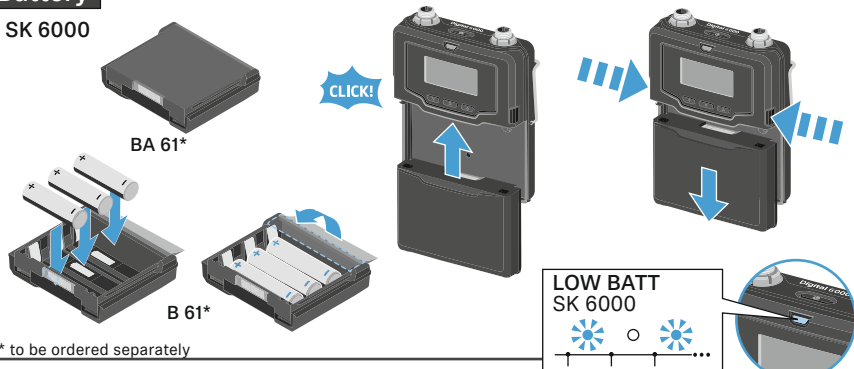

Digital 6000

SK 6000 | SKM 6000

Quick Guide | Kurzanleitung | Guide rapide | Guida rapida | Guía de inicio rápido | Guia rápido | Beknopte handleiding | Krótka instrukcja obsługi | Snabbguide | Kort vejledning | Πίκαοήγε | Кіса кілавуз | Краткая инструкция | 快速指南 | 快速使用指南 | クイックガイド | 요약 설명서

Battery

SK 6000