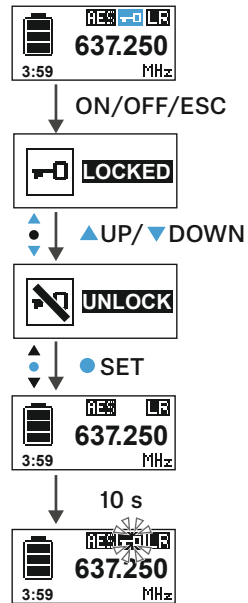

Operating elements

Home screens

Menu

- Tune
- Preset
- Name
- Gain
- Low Cut
- Display
- Lock
- Test tone
- LED Mode
- MIC/LINE (SK only)
- Reset
- Information

Change frequency

Auto lock

Digital 6000 System Instruction Manual