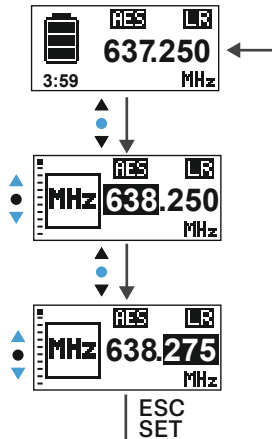

Operating elements

Home screens

Menu

- Tune
- Preset
- Name
- Gain
- Low Cut
- Display
- Lock
- Test tone
- LED Mode
- MIC/LINE (SK only)
- Reset
- Information

Change frequency

Auto lock

Digital 6000 System Instruction Manual