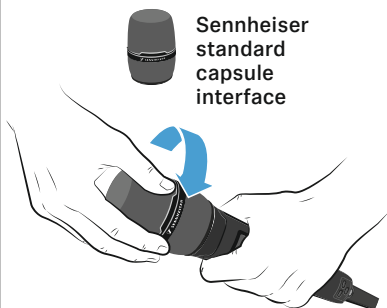

Digital 6000

SK 6000 | SKM 6000

Quick Guide | Kurzanleitung | Guide rapide | Guida rapida | Guía de inicio rápido | Guia rápido | Beknopte handleiding | Krótka instrukcja obsługi | Snabbguide | Kort vejledning | Πίκαοήγε | Кіса кілавуз | Краткая инструкция | 快速指南 | 快速使用指南 | クイックガイド | 요약 설명서

Battery

SK 6000

SKM 6000

Setup

On/Off

Sennheiser electronic GmbH & Co. KG

SENNHEISER

Am Labor 1, 30900 Wedemark, Germany, www.sennheiser.com
Printed in Germany, Publ. 11/23, 571336/A04