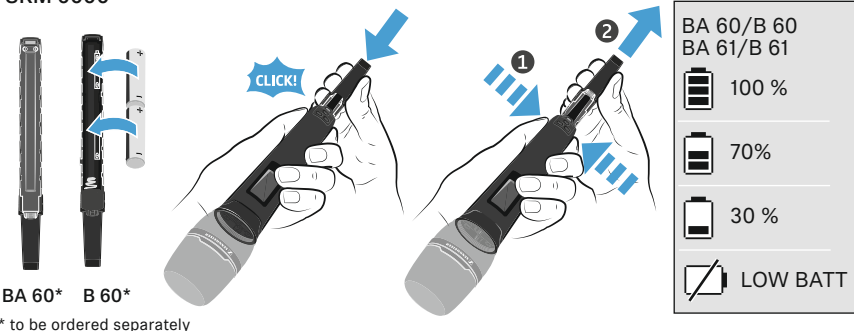

Digital 6000

SK 6000 | SKM 6000

Quick Guide | Kurzanleitung | Guide rapide | Guida rapida | Guía de inicio rápido | Guia rápido | Beknopte handleiding | Krótka instrukcja obsługi | Snabbguide | Kort vejledning | Πίκαοήγε | Кіса кілавуз | Краткая инструкция | 快速指南 | 快速使用指南 | クイックガイド | 요약 설명서

Battery

SK 6000

SKM 6000

Setup

On/Off

Sennheiser electronic GmbH & Co. KG

SENNHEISER

Am Labor 1, 30900 Wedemark, Germany, www.sennheiser.com
Printed in Germany, Publ. 11/23, 571336/A04