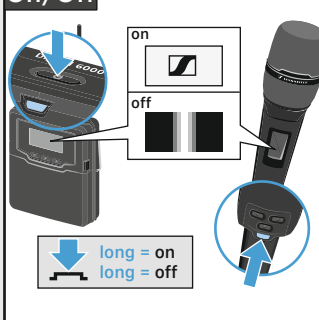

On/Off

Sennheiser electronic GmbH & Co. KG

SENNHEISER

Am Labor 1, 30900 Wedemark, Germany, www.sennheiser.com
Printed in Germany, Publ. 11/23, 571336/A04