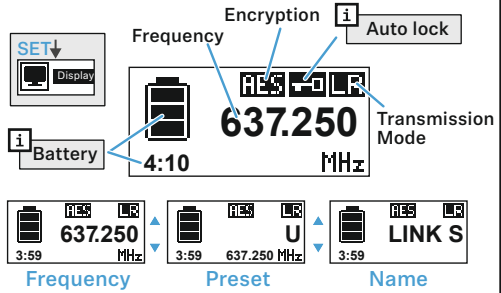

Operating elements

Home screens

Menu

- Tune
- Preset
- Name
- Gain
- Low Cut
- Display
- Lock
- Test tone
- LED Mode
- MIC/LINE (SK only)
- Reset
- Information

Change frequency

Auto lock

Digital 6000 System Instruction Manual