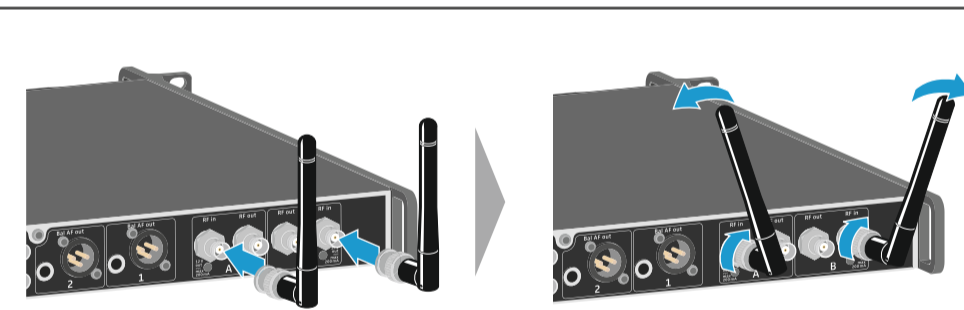

Setup

Recommended antenna setup for best performance

Setup

Dante Audio Network (EM 6000 DANTE only)

Remote Network

Daisy chaining

On/Off

Operating elements