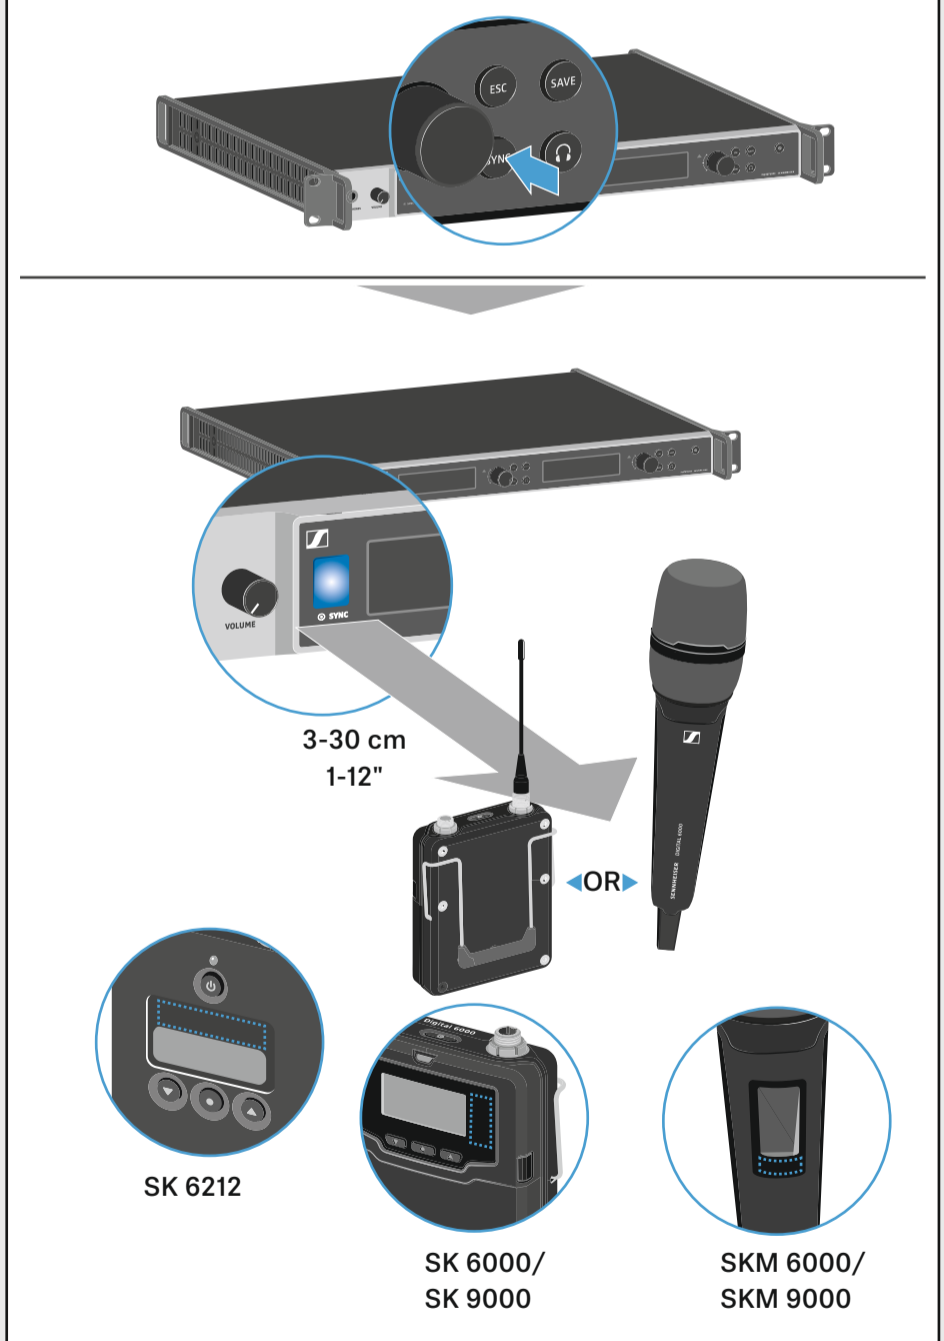

Sync

Digital 6000 System Instruction Manual

www.sennheiser.com/download

OR