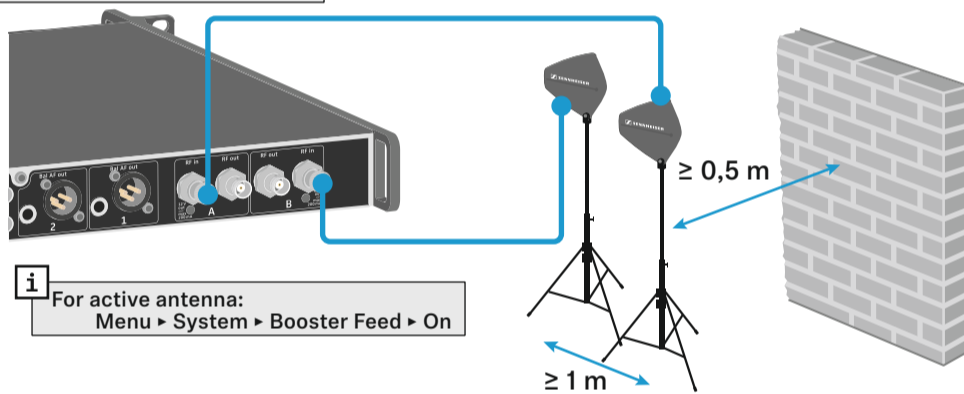

Setup

Recommended antenna setup for best performance

Setup

Dante Audio Network (EM 6000 DANTE only)

Remote Network

Daisy chaining

On/Off

Operating elements