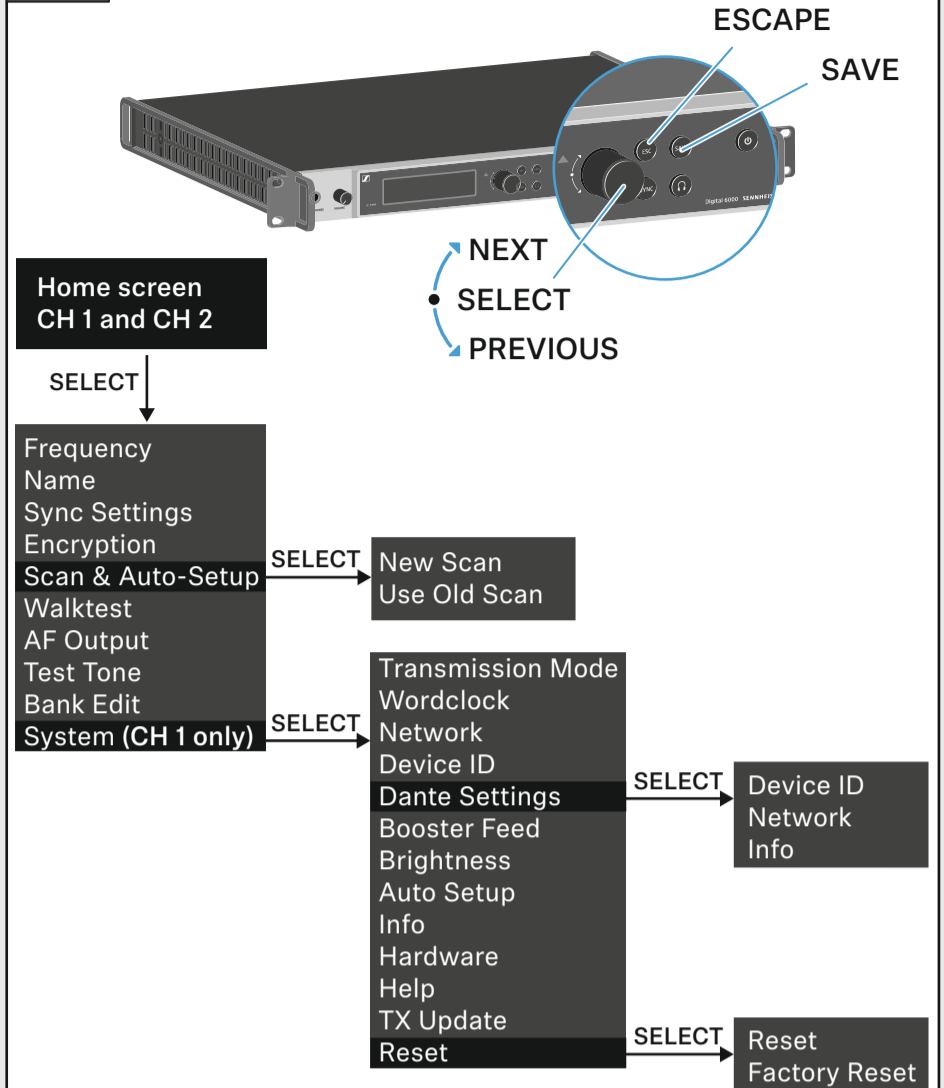

Setup

Recommended antenna setup for best performance

Setup

Dante Audio Network (EM 6000 DANTE only)

Remote Network

Daisy chaining

On/Off

Operating elements

Digital 6000 System Instruction Manual

Home screens

Menu

Change frequency

Sync

Digital 6000 System Instruction Manual

www.sennheiser.com/download

 OR
 