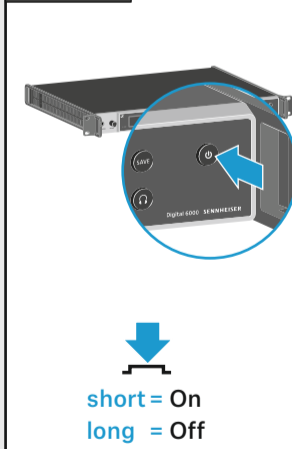

Setup

Recommended antenna setup for best performance

Setup

Dante Audio Network (EM 6000 DANTE only)

Remote Network

Daisy chaining

On/Off

Operating elements