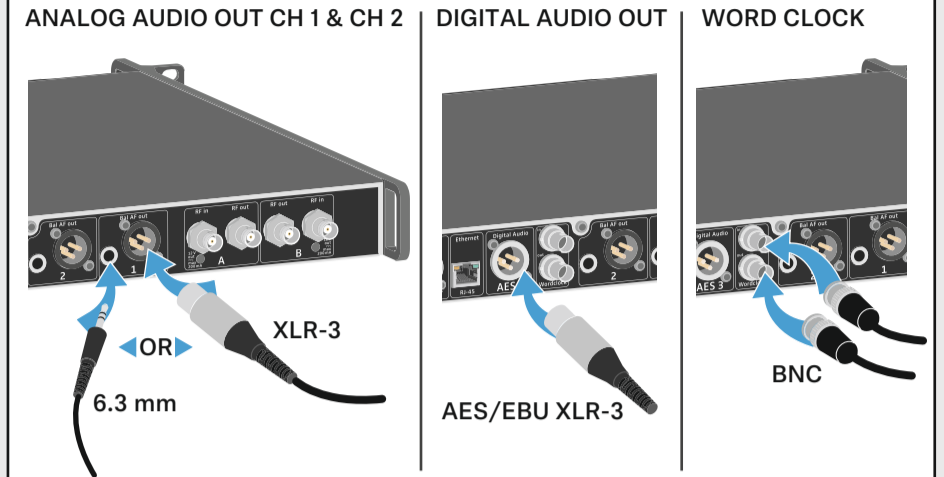

Setup

Recommended antenna setup for best performance

Setup

Dante Audio Network (EM 6000 DANTE only)

Remote Network

Daisy chaining

On/Off

Operating elements