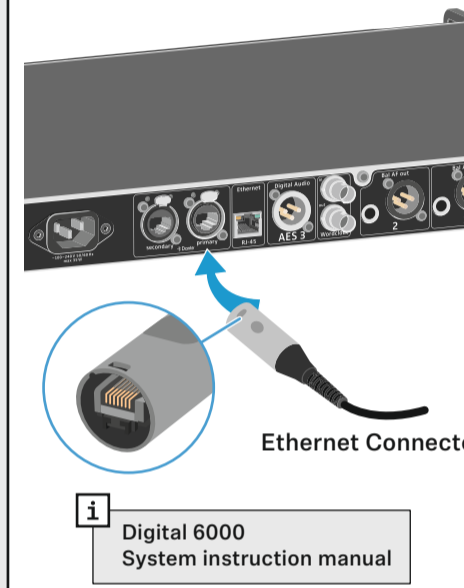

Setup

Recommended antenna setup for best performance

Setup

Dante Audio Network (EM 6000 DANTE only)

Remote Network

Daisy chaining

On/Off

Operating elements