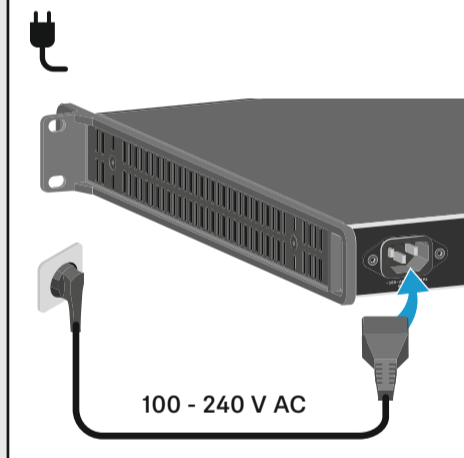

Setup

Recommended antenna setup for best performance

Setup

Dante Audio Network (EM 6000 DANTE only)

Remote Network

Daisy chaining

On/Off

Operating elements