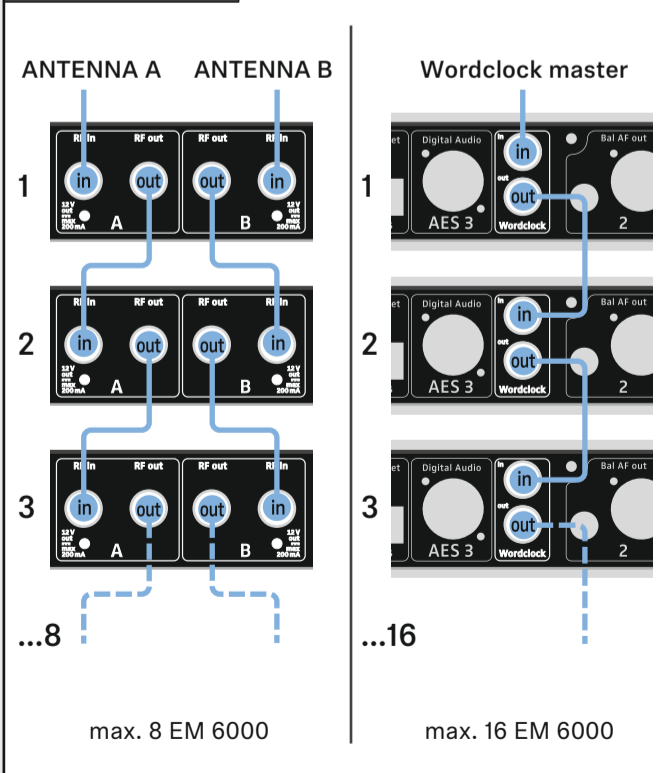

Setup

Recommended antenna setup for best performance

Setup

Dante Audio Network (EM 6000 DANTE only)

Remote Network

Daisy chaining

On/Off

Operating elements