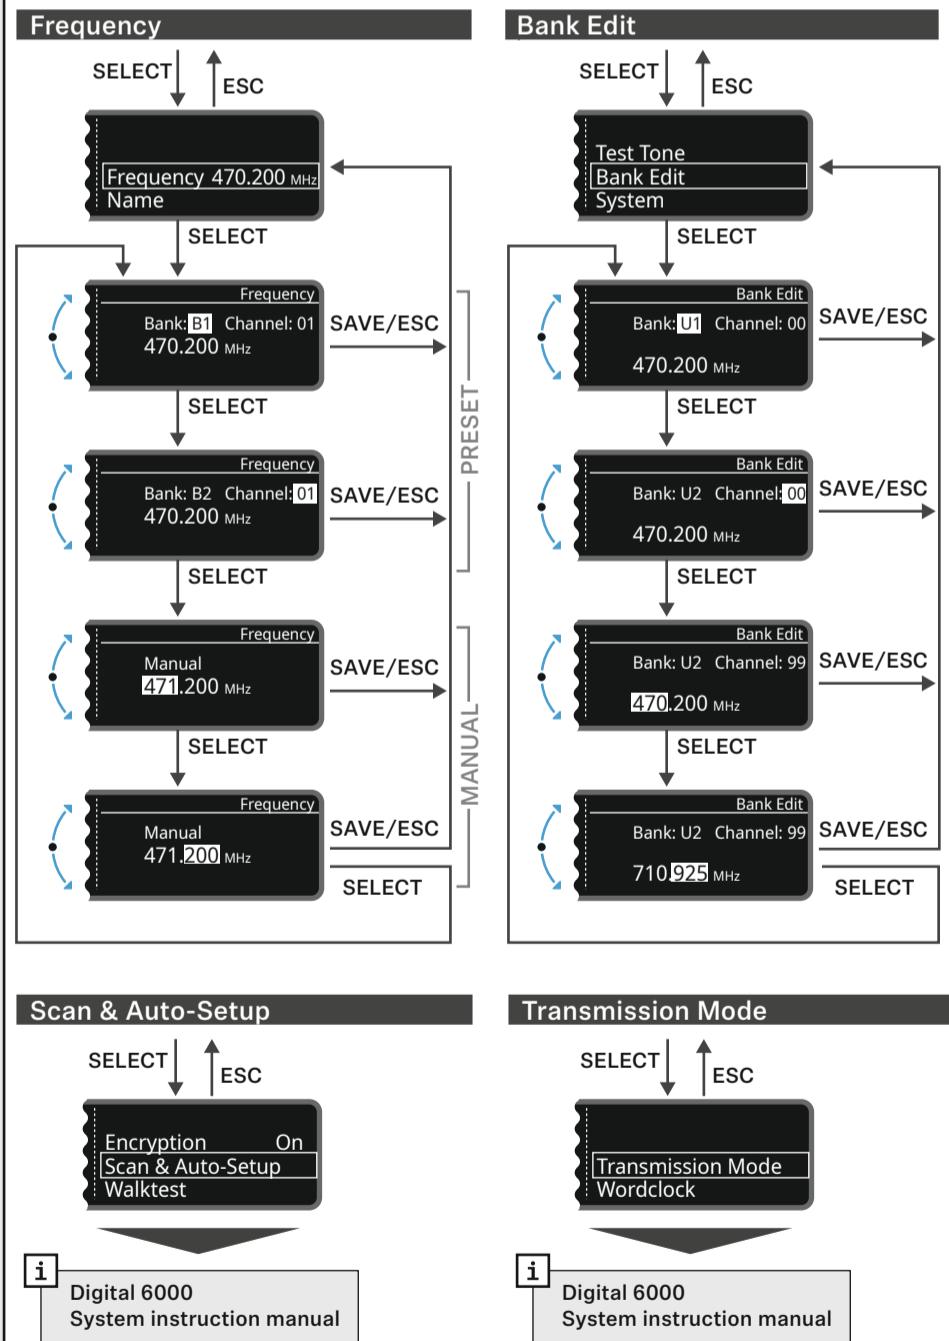

Setup

Recommended antenna setup for best performance

Setup

Dante Audio Network (EM 6000 DANTE only)

Remote Network

Daisy chaining

On/Off

Operating elements

Digital 6000 System Instruction Manual

Home screens

Menu

Change frequency

Sync

Digital 6000 System Instruction Manual

www.sennheiser.com/download

 OR
 