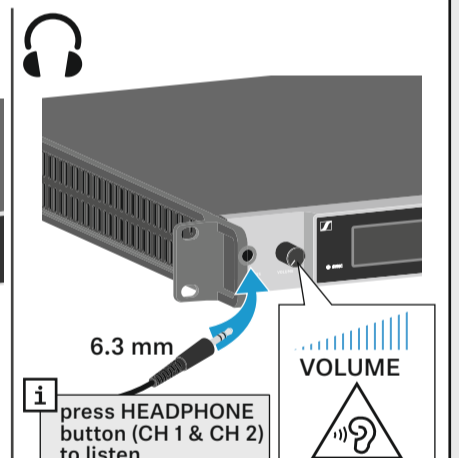

Setup

Recommended antenna setup for best performance

Setup

Dante Audio Network (EM 6000 DANTE only)

Remote Network

Daisy chaining

On/Off

Operating elements