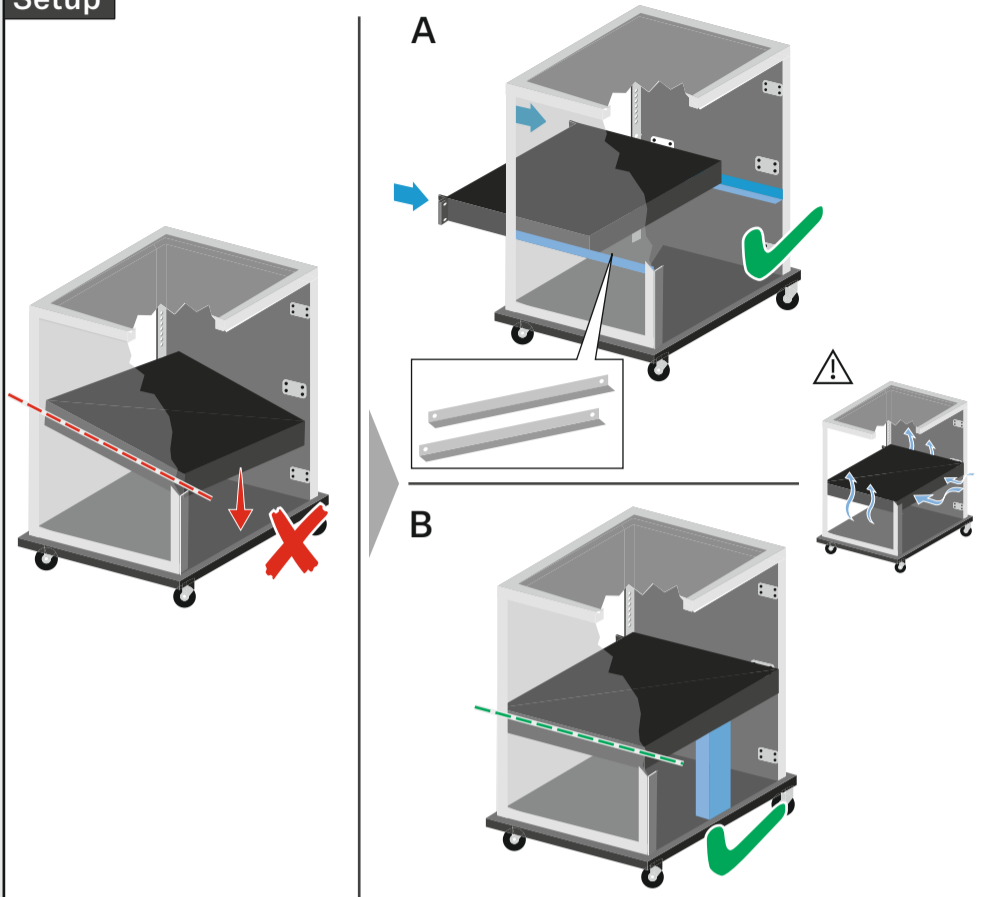

Setup

Recommended antenna setup for best performance

Setup

Dante Audio Network (EM 6000 DANTE only)

Remote Network

Daisy chaining

On/Off

Operating elements