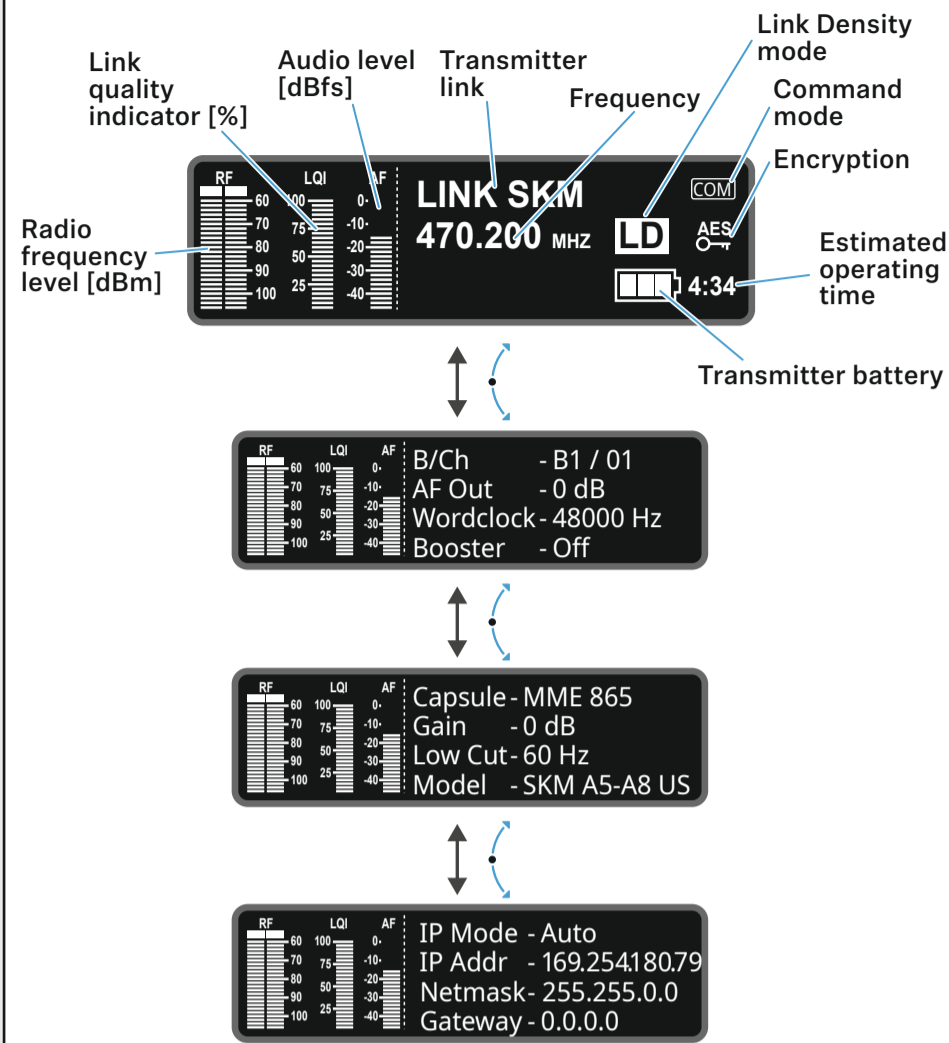

Setup

Recommended antenna setup for best performance

Setup

Dante Audio Network (EM 6000 DANTE only)

Remote Network

Daisy chaining

On/Off

Operating elements

Digital 6000 System Instruction Manual

Home screens

Menu

Change frequency

Sync

Digital 6000 System Instruction Manual

www.sennheiser.com/download

 OR
 