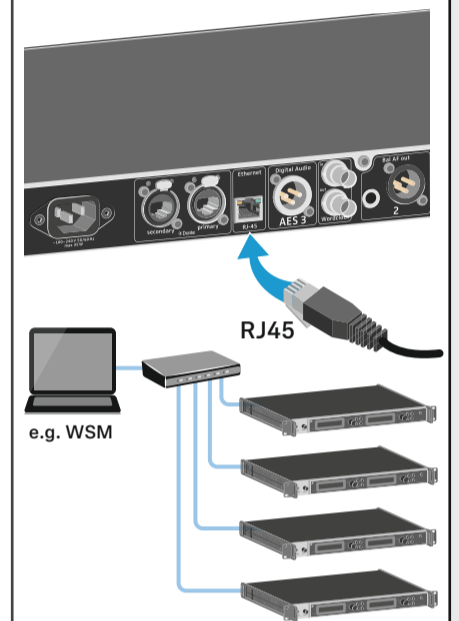

Setup

Recommended antenna setup for best performance

Setup

Dante Audio Network (EM 6000 DANTE only)

Remote Network

Daisy chaining

On/Off

Operating elements