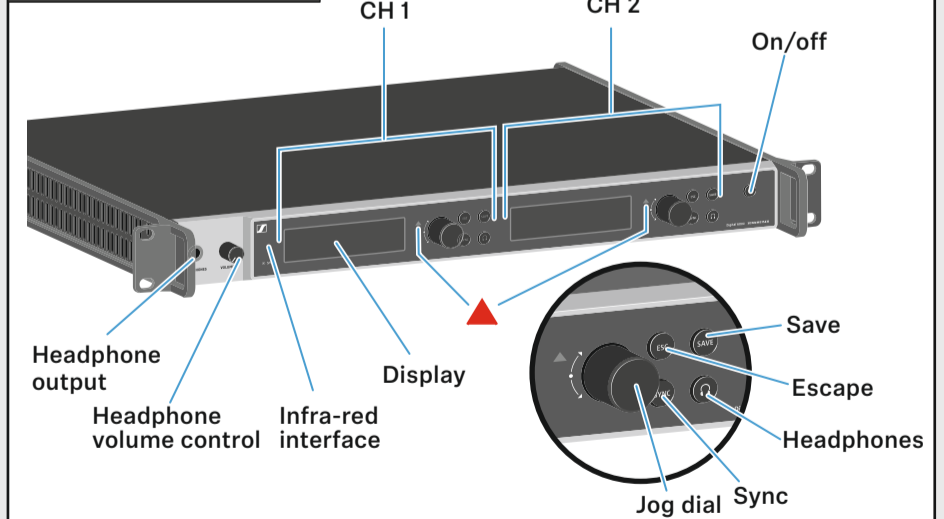

Setup

Recommended antenna setup for best performance

Setup

Dante Audio Network (EM 6000 DANTE only)

Remote Network

Daisy chaining

On/Off

Operating elements